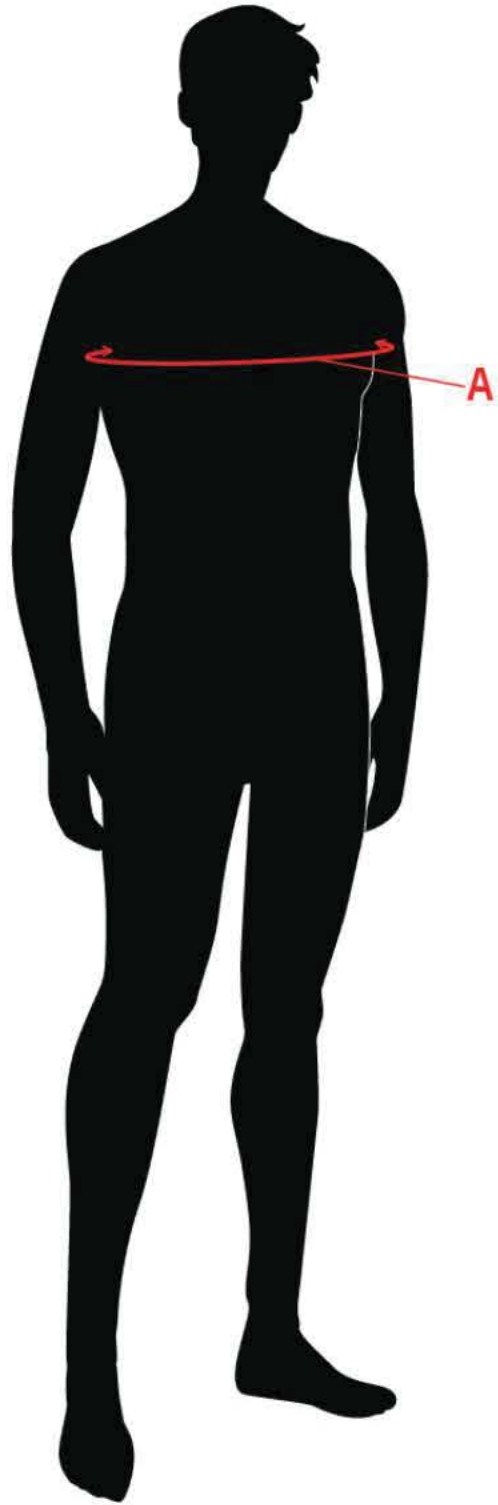

Men's Vests Size Chart

Size	A. Chest (inches)
S	38 - 40
M	40 - 42
L	43 - 45
XL	46 - 48
2XL	49 - 51
3XL	52 - 54
4XL	54 - 56
5XL	56 - 58

How to Measure for Fitment

A. Chest

While standing with your arms relaxed at your side, wrap a flexible tape measure around your chest at its largest point. The tape measure should go through your armpit and stay parallel with the floor while taking the measurement.